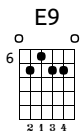

Thursday Morning Rag by A. Payen

1. 2.

H

21 22 23 24

TAB notation for measures 21-24. Measure 21: 2 2 0 2 | 0 4 0. Measure 22: 2 1 2 0 | 2 3 2 0. Measure 23: 1 2 5 2 | 5 0 0. Measure 24: 0 3 4 2 | 2 4 2.

25 26 27 28

TAB notation for measures 25-28. Measure 25: 2 2 4 0. Measure 26: 3 0. Measure 27: 6 5 6 7 | 5 6 7. Measure 28: 6 7 6 5 | 6 7.

1.

29 30 31 32

TAB notation for measures 29-32. Measure 29: 7 6 7 6 | 7 6 1. Measure 30: 2 0 1 2 | 0 0 4. Measure 31: 5 5 6 7 | 6 7. Measure 32: 9 6 7 6 | 0 2 3 4.